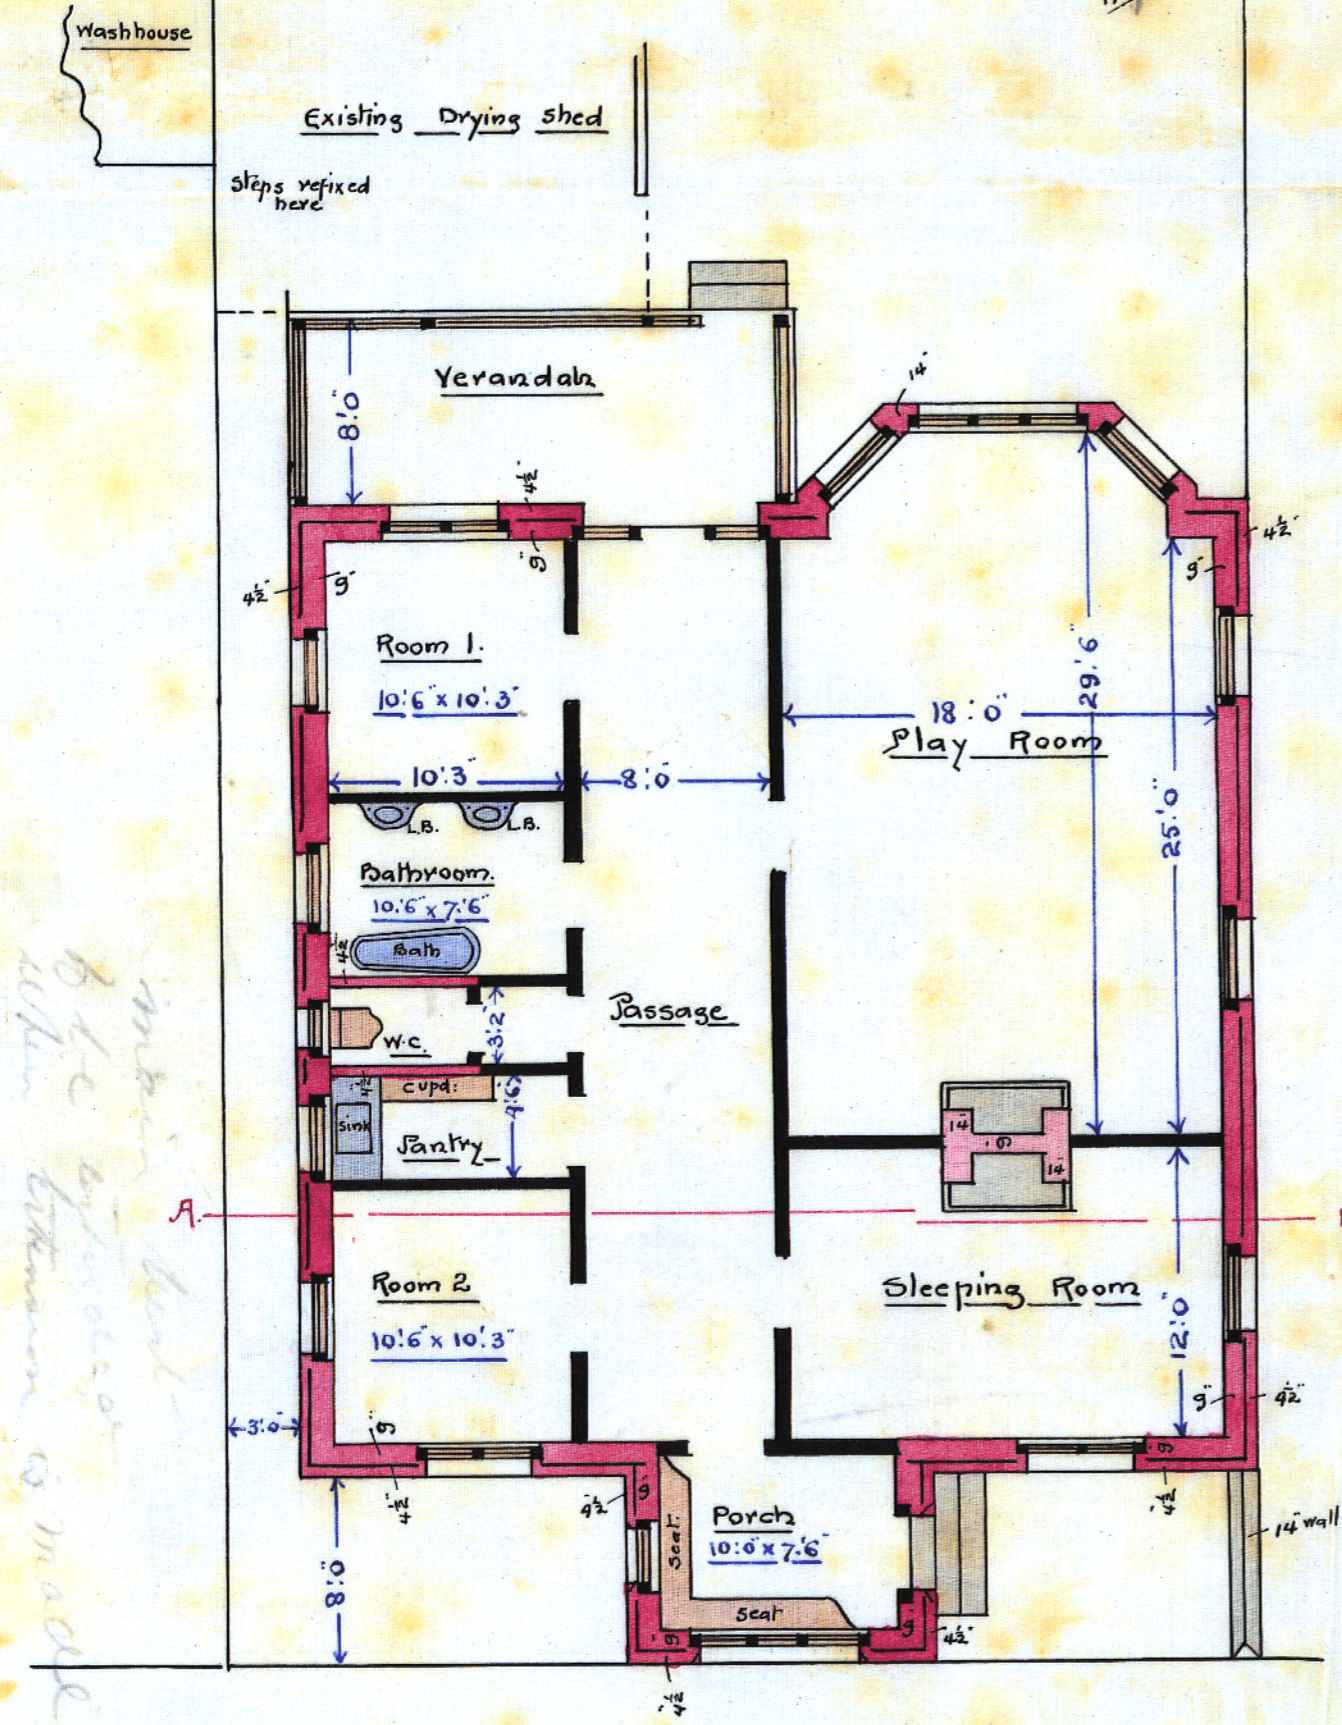

Crèche, Buckle Street, Wellington.

for The Rev. Mother M. J. Aubert.

Scale 8 feet to 1 inch.

Elevation to Buckle Street

Section on line 'A. B.'

*John S. Inyang
F.R.S.A.
Architect
Wellington N.Z.
17/1/14*

Side Elevation

Ground Plan

Back Elevation

Buckle Street.

100-0429 871:2230

107/10