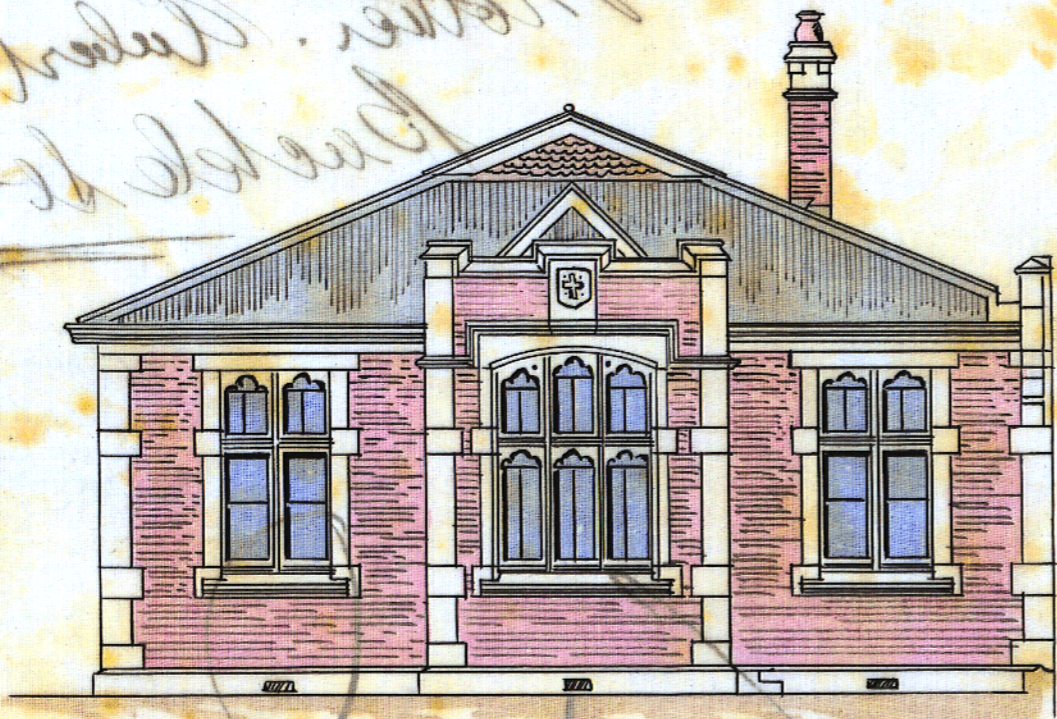

Crèche, Buckle Street, Wellington.

for The Rev. Mother M. J. Aubert.

Scale 8 feet to 1 inch.

Elevation to Buckle Street

Section on line 'A. B.'

*John S. Inyang
F.R.S.A.
Architect
Wellington N.Z.
17/1/14*

Side Elevation

Ground Plan

Back Elevation

Buckle Street.

100-0429 871:2230

107/10