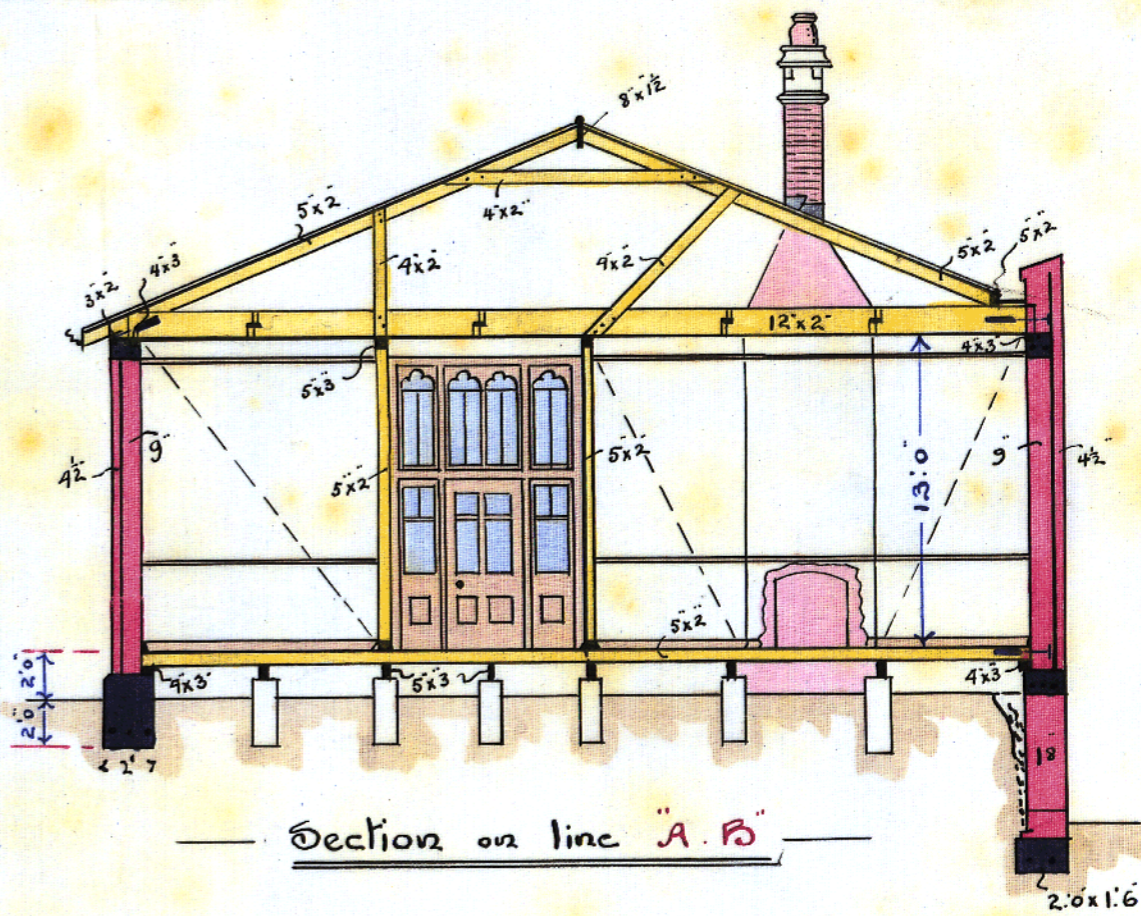

Crèche, Buckle Street, Wellington.

for The Rev. Mother M. J. Aubert.

Scale 8 feet to 1 inch.

Elevation to Buckle Street

Section on line 'A. B.'

*John S. Inyang
F.R.S.A.
Architect
Wellington N.Z.
17/1/14*

Side Elevation

Ground Plan

Back Elevation

Buckle Street.

100-0429 871:2230

107/10