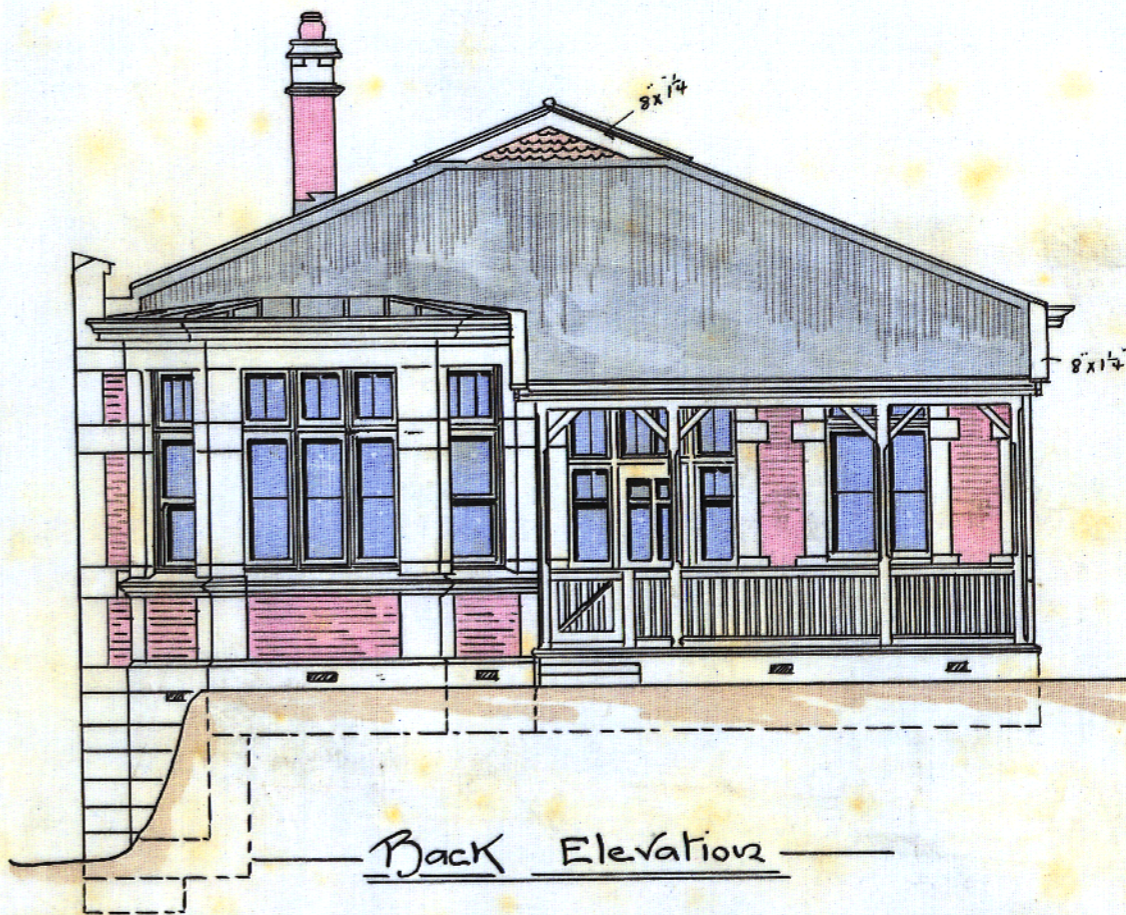

Crèche, Buckle Street, Wellington.

for The Rev. Mother M. J. Aubert.

Scale 8 feet to 1 inch.

Elevation to Buckle Street

Section on line 'A. B.'

*John S. Inyang
F.R.S.A.
Architect
Wellington N.Z.
17/1/14*

Side Elevation

Ground Plan

Back Elevation

Buckle Street.

100-0429 871:2230

107/10