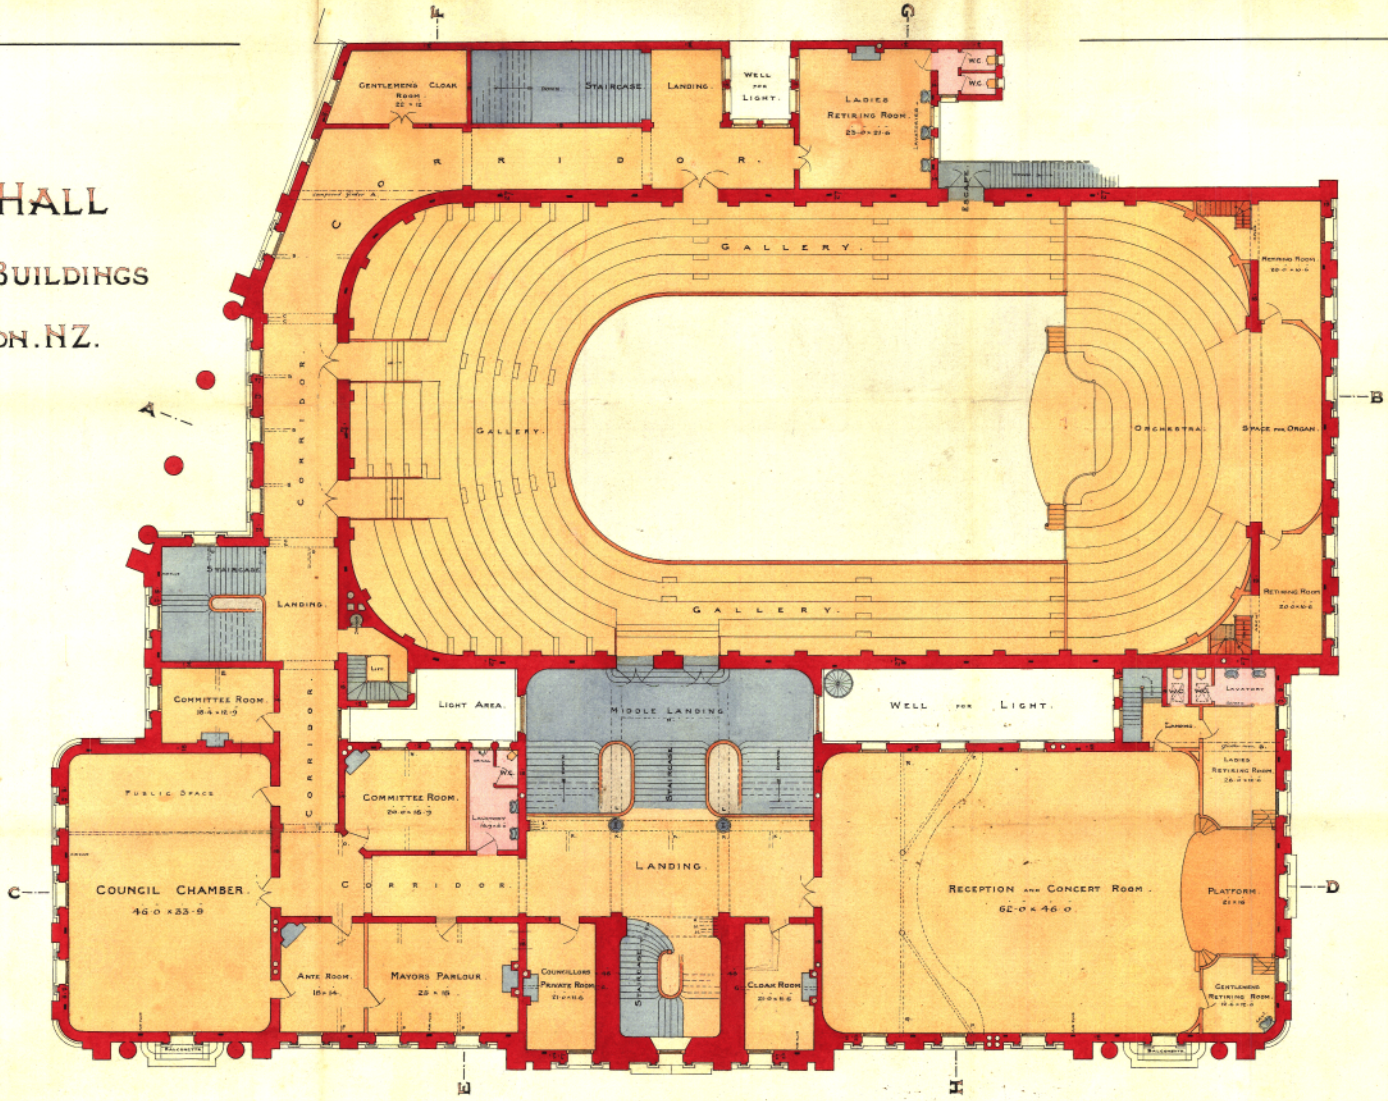

4

TOWN HALL AND MUNICIPAL BUILDINGS WELLINGTON. N.Z.

FIRST FLOOR PLAN.

SCALE 8 FEET - ONE INCH.

Paterson Martin & Hunter
Charleyworth
 Architects
 Wellington
 September 20th 1901.